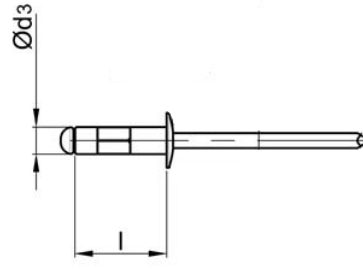

STEELFIX PERÇİN ST-ST BOMBE Kafa

STEELFIX RIVET ST-ST DOME HEAD

Çelik
Çinko Kaplama

Steel
Zinc Plated

Çelik
Çinko Kaplama

Steel
Zinc Plated

Ø d3	 [mm]		l [+1/-2] [mm]	 mm	ÜRÜN NO PART NO	
4,0	Ø 4,1	 [N] : 240	11,0	1,4	5,0	01.072211.40110
		 [N] : 200	14,0	1,4	8,0	01.072211.40140
4,8	Ø 4,9	 [N] : 390	9,0	1,0	4,0	01.072211.48090
		 [N] : 450	11,0	1,0	6,0	01.072211.48110
		 [N] : 450	14,0	1,0	9,0	01.072211.48140
			17,0	3,0	12,0	01.072211.48170
6,4	Ø 6,9	 [N] : 420	14,5	1,5	7,5	01.072211.64145
		 [N] : 700				